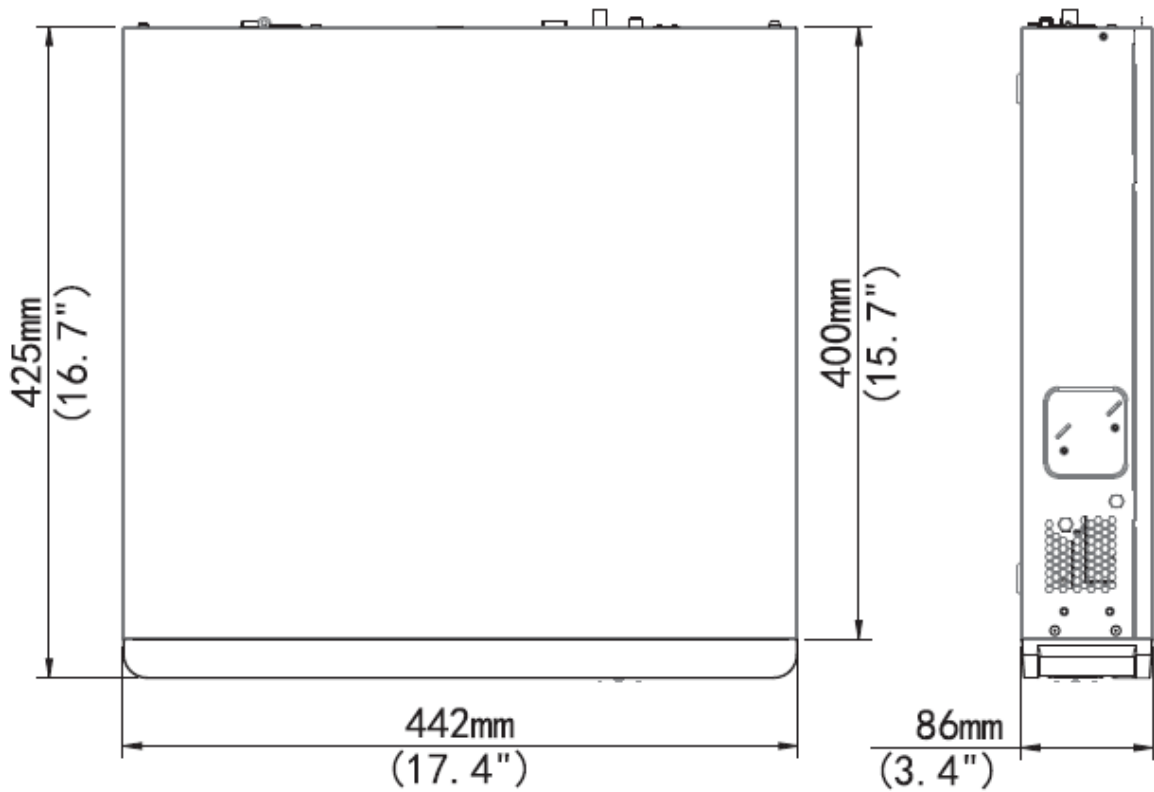

## Key Features

- 16/32/64-channel input
- Third-party IP cameras supported with ONVIF conformance
- Support 2-ch HDMI, 1-ch VGA, 1-ch CVBS, HDMI2 at up to 4K(3840x2160) resolution
- Up to 12 Megapixels resolution recording
- Support H.265/H.264 video formats
- Accurate retrieval, instant playback
- 8 SATA HDDs, Up to 8TB for each HDD
- Support various VCA detection alarm and VCA search
- Support N+1 Hot space
- Support for 12V Power output
- Support for P2P, UPnP, NTP, DHCP, PPPoE
- Support for mobile client access

## Dimensions