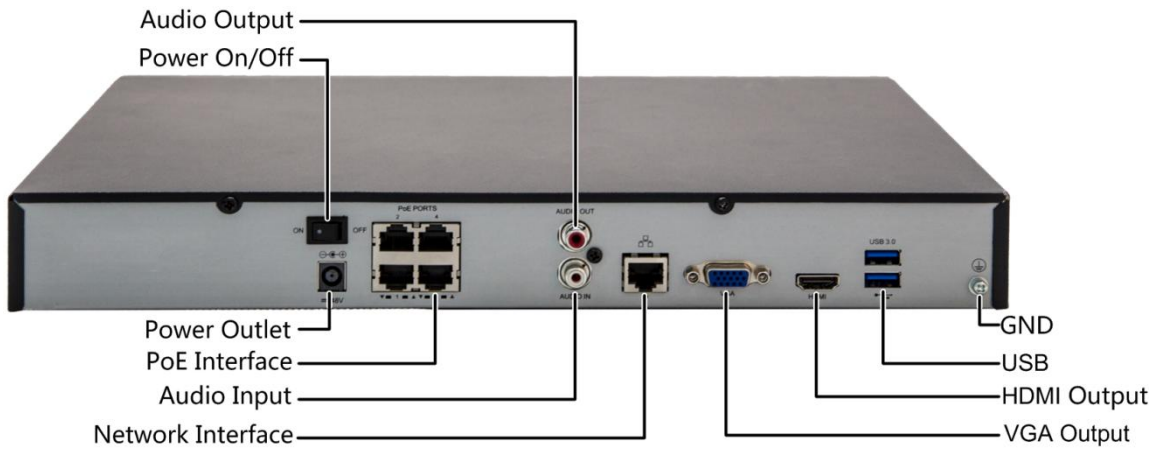

Dimensions

Rear Panel

NVR201-04EP