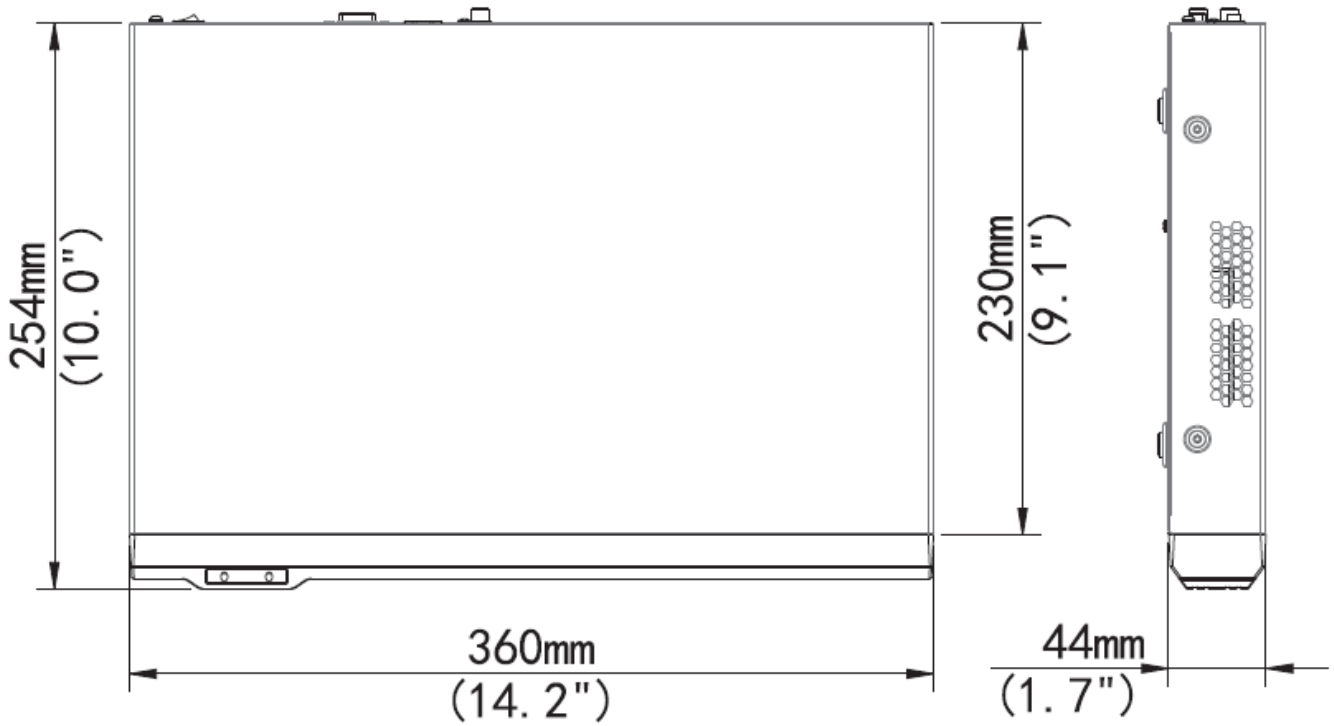

## Key Features

- 4/8-channel input
- Third-party IP cameras supported with ONVIF conformance
- HDMI and VGA output up to 1080P
- Up to 4 Megapixels resolution recording
- Accurate retrieval, instant playback
- 1 SATA HDD up to 6 TB
- Plug & Play with 4/8 independent PoE network interfaces
- Support for P2P, UPnP, NTP, DHCP, PPPoE
- Support for mobile client access

## Specifications

	BE-9104P NU	BE-9108P NU
<b>Video and Audio</b>		
IP Video Input	4-ch	8-ch
Two-way audio Input	1-ch,RCA	
<b>Network</b>		
Incoming bandwidth	40Mbps	80Mbps
Outgoing bandwidth	96Mbps	
Remote connection	128	
<b>Video/Audio Output</b>		
HDMI/VGA Output	HDMI/VGA: 1920x1080p /60Hz,1920x1080p /50Hz,1600x1200/60Hz,1280x1024/60Hz,1280x720/60Hz,1024x768/60Hz	
Recording Resolution	4MP/3MP/1080p/960p/720p/D1/2CIF/CIF	
Audio Output	1-ch,RCA	
Synchronous Playback	4-ch	
<b>Decoding</b>		
Compression	H.264	
Live view/Playback	4MP/3MP/1080p/960p/720p/D1/2CIF/CIF	
Capability	2 x 4MP@20, 4 x 1080p@30	2 x 4MP@20,4 x 1080p@25, 8 x 720p@25
<b>Hard Disk</b>		
SATA	1 SATA interface	
Capacity	up to 6TB for each disk	
<b>External Interface</b>		
Network Interface	1 RJ-45 10M/100M/1000Mself-adaptive Ethernet Interface	
Network Function	HTTP, TCP/IP, IPV4, UPNP, RTSP, UDP, SMTP, NTP, DHCP, DNS,IP Filter, PPPOE, DDNS, FTP, IP Server, P2P	
USB Interface	Rear panel: 1 x USB2.0, 1 x USB3.0	
<b>PoE</b>		
Interface	4 independent 100 Mbps PoEnetwork interfaces	8 independent 100 Mbps PoEnetwork interfaces
Supported Standard	IEEE 802.3at	
<b>General</b>		
Power Supply	48V DC	52V DC
Consumption ( without HDD and PoE )	≤8 W	
Working Temperature	-10°C ~ + 55°C ( +14°F ~ +131°F )	
Working Humidity	10% ~ 90%	
Dimensions	44 × 360 × 254mm ( 1.7" × 14.2" × 10.0" )	
Weight ( without HDD )	≤1.42 Kg ( 3.13 lb )	

## Dimensions